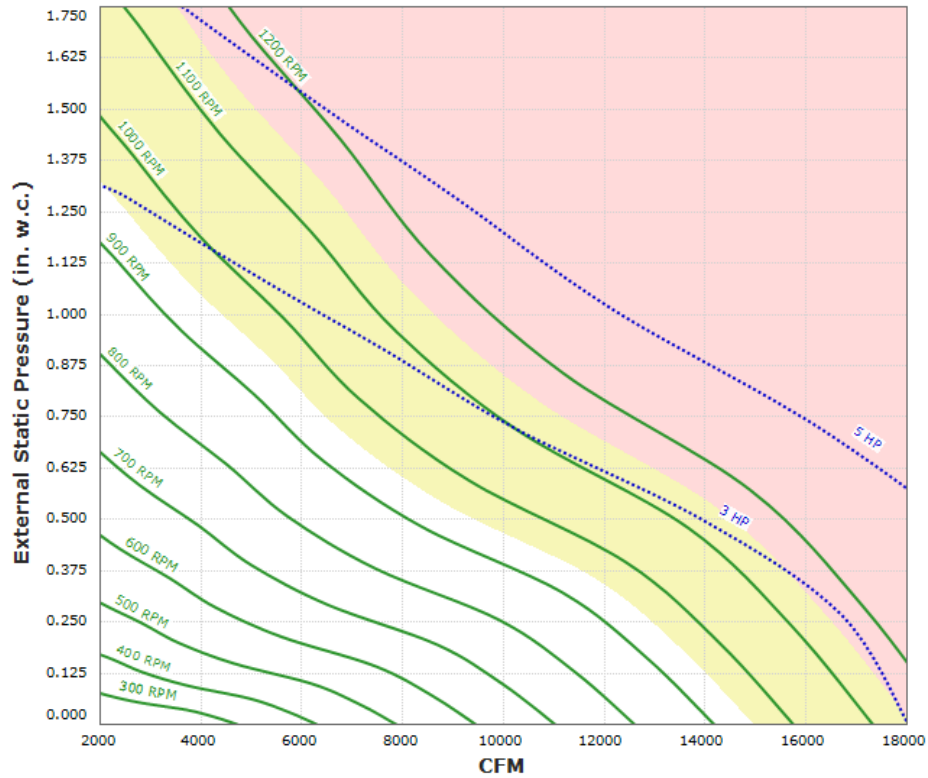

R-AWPD-36-X Performance Curve

Max Sizeable RPM = 1150 RPM. Curve shown extended beyond this point for reference only.

- Motor DHP00365 has an rpm range of 300 to 1150.
- Motor DHP00545 has an rpm range of 435 to 1150.
- Motor DTP0036 has an rpm range of 300 to 1150.
- Motor DTP0036-50 has an rpm range of 300 to 958.
- Motor DTP0054 has an rpm range of 438 to 1150.
- Motor DTP0054-50 has an rpm range of 358 to 1150.
- Motor EP00365 has an rpm range of 300 to 1150.
- Motor EP00545 has an rpm range of 436 to 1150.
- Motor GP0036 has an rpm range of 300 to 1150.
- Motor GP0036-50 has an rpm range of 300 to 958.
- Motor GP0054 has an rpm range of 450 to 1150.
- Motor GP0054-50 has an rpm range of 360 to 1150.